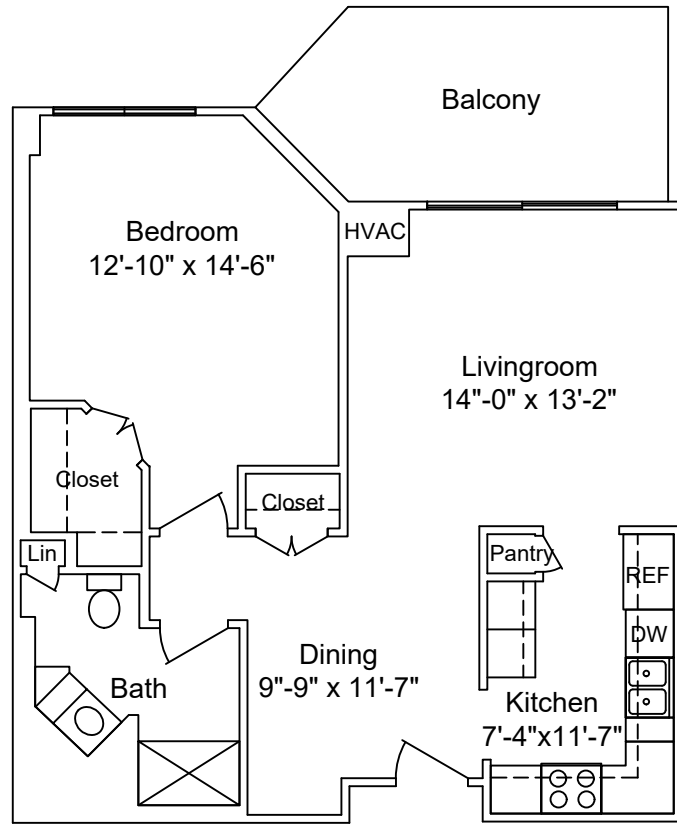

Lakeview Village
 9100 Park St
 Lenexa KS. 66215
 913-888-1900

Floor Plan:

The Crane (Reversed)

Sq Ft = 1,520

Scale - 1/8" = 1'

Date: 06-02-2020

LAKEVIEW VILLAGE

Floor Plan:

The Sandpiper

Sq Ft = 1385

Scale - 1/8" = 1'

Date: 07-21-2019

LAKEVIEW VILLAGE

Floor Plan:

The Mallard

Sq Ft = 1264

Scale - 1/8" = 1'

LAKEVIEW VILLAGE

Floor Plan:

The Drake

Sq Ft = 1175

Scale - 1/8" = 1'

LAKEVIEW VILLAGE

Floor Plan:

The Heron

Sq Ft = 849

Scale - 1/8" = 1'

LAKEVIEW VILLAGE

Floor Plan:

The Swan

Sq Ft = 760

Scale - 1/8" = 1'