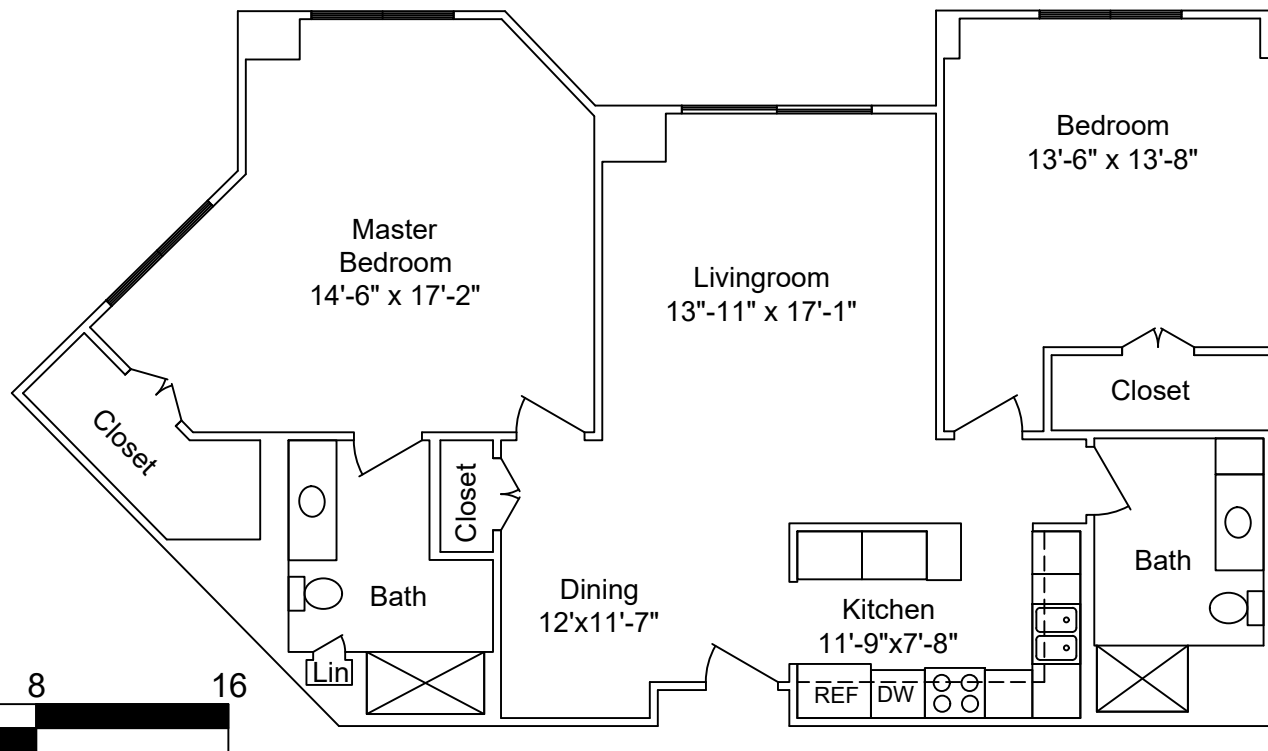

Lakeview Village
 9100 Park St
 Lenexa KS. 66215
 913-888-1900

Floor Plan:

The Crane (Reversed)

Sq Ft = 1,520

Scale - 1/8" = 1'

Date: 06-02-2020

LAKEVIEW VILLAGE

Floor Plan:

The Sandpiper

Sq Ft = 1385

Scale - 1/8" = 1'

Date: 07-21-2019

LAKEVIEW VILLAGE

Floor Plan:

The Mallard

Sq Ft = 1264

Scale - 1/8" = 1'

LAKEVIEW VILLAGE

Floor Plan:

The Drake

Sq Ft = 1175

Scale - 1/8" = 1'

LAKEVIEW VILLAGE

Floor Plan:

The Heron

Sq Ft = 849

Scale - 1/8" = 1'

LAKEVIEW VILLAGE

Floor Plan:

The Swan

Sq Ft = 760

Scale - 1/8" = 1'