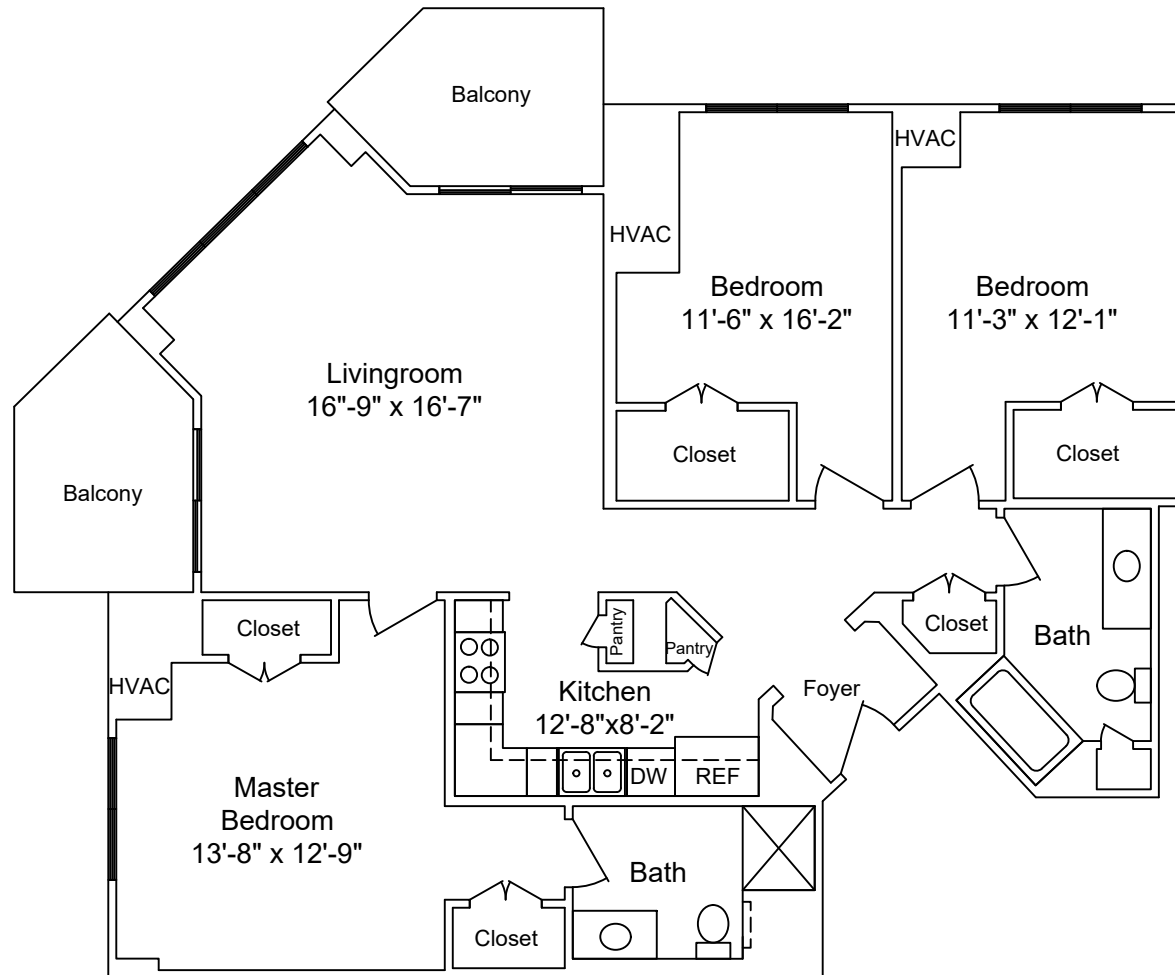

Lakeview Village
 9100 Park St
 Lenexa KS. 66215
 913-888-1900

Floor Plan:

The Crane (Reversed)

Sq Ft = 1,520

Scale - 1/8" = 1'

Date: 06-02-2020

LAKEVIEW VILLAGE

Floor Plan:

The Sandpiper

Sq Ft = 1385

Scale - 1/8" = 1'

Date: 07-21-2019

LAKEVIEW VILLAGE

Floor Plan:

The Mallard

Sq Ft = 1264

Scale - 1/8" = 1'

LAKEVIEW VILLAGE

Floor Plan:

The Drake

Sq Ft = 1175

Scale - 1/8" = 1'

LAKEVIEW VILLAGE

Floor Plan:

The Heron

Sq Ft = 849

Scale - 1/8" = 1'

LAKEVIEW VILLAGE

Floor Plan:

The Swan

Sq Ft = 760

Scale - 1/8" = 1'