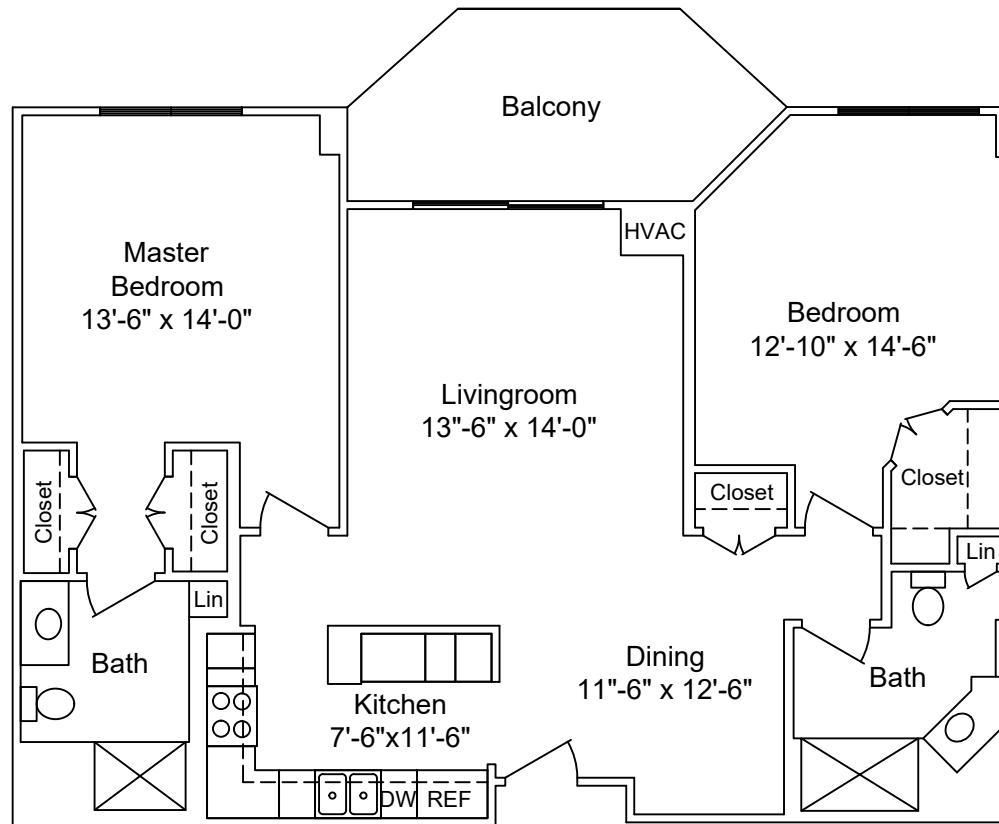

Lakeview Village
 9100 Park St
 Lenexa KS. 66215
 913-888-1900

Floor Plan:

The Crane (Reversed)

Sq Ft = 1,520

Scale - 1/8" = 1'

Date: 06-02-2020

LAKEVIEW VILLAGE

Floor Plan:

The Sandpiper

Sq Ft = 1385

Scale - 1/8" = 1'

Date: 07-21-2019

LAKEVIEW VILLAGE

Floor Plan:

The Mallard

Sq Ft = 1264

Scale - 1/8" = 1'

LAKEVIEW VILLAGE

Floor Plan:

The Drake

Sq Ft = 1175

Scale - 1/8" = 1'

LAKEVIEW VILLAGE

Floor Plan:

The Heron

Sq Ft = 849

Scale - 1/8" = 1'

LAKEVIEW VILLAGE

Floor Plan:

The Swan

Sq Ft = 760

Scale - 1/8" = 1'