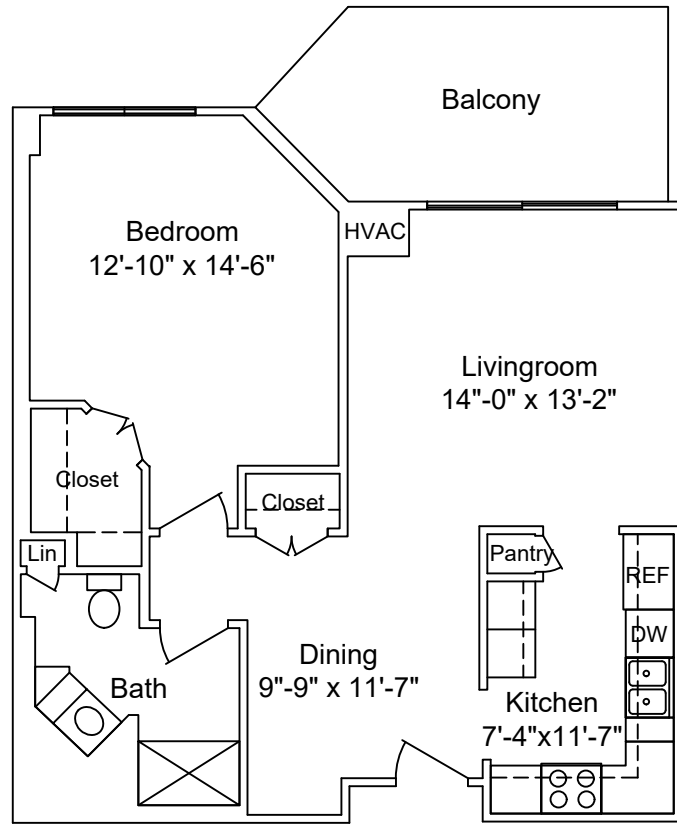

Floor Plan:

# The Mallard

Sq Ft = 1264

Scale - 1/8" = 1'

LAKEVIEW VILLAGE

Floor Plan:

# The Drake

Sq Ft = 1175

Scale - 1/8" = 1'

LAKEVIEW VILLAGE

Floor Plan:

# The Heron

Sq Ft = 849

Scale - 1/8" = 1'

LAKEVIEW VILLAGE

Floor Plan: