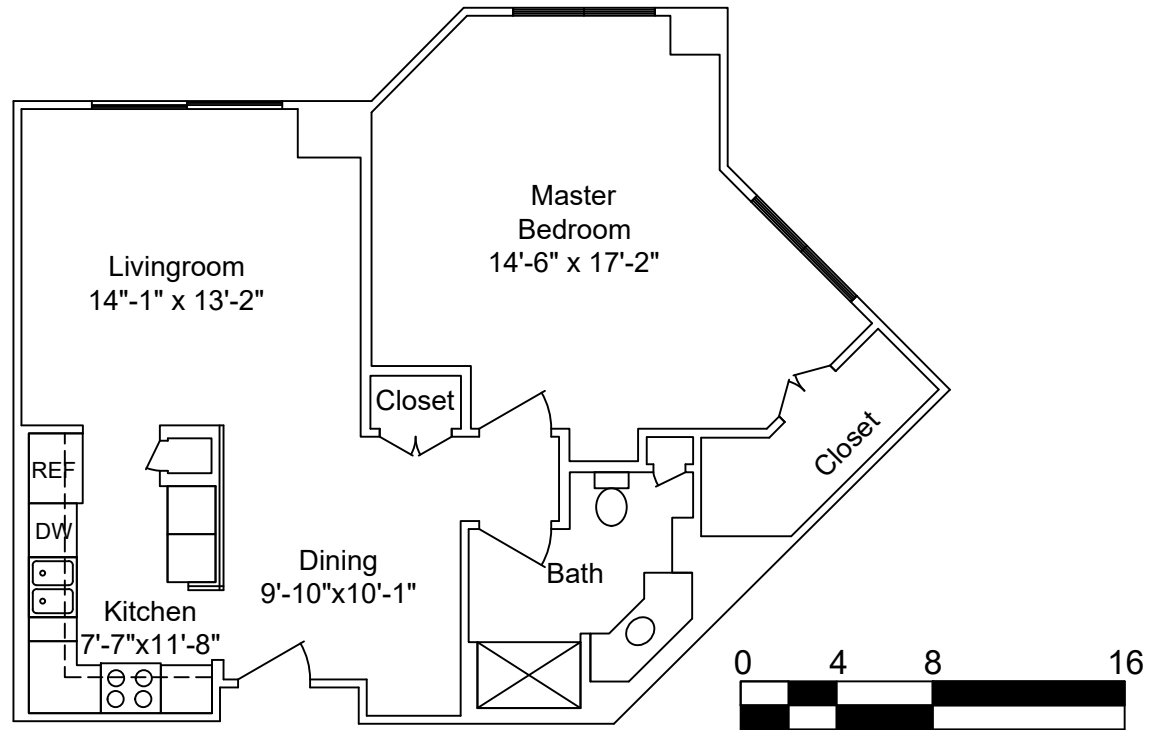

Floor Plan:

# The Mallard

Sq Ft = 1264

Scale - 1/8" = 1'

LAKEVIEW VILLAGE

Floor Plan:

# The Drake

Sq Ft = 1175

Scale - 1/8" = 1'

LAKEVIEW VILLAGE

Floor Plan:

# The Heron

Sq Ft = 849

Scale - 1/8" = 1'

LAKEVIEW VILLAGE

Floor Plan: