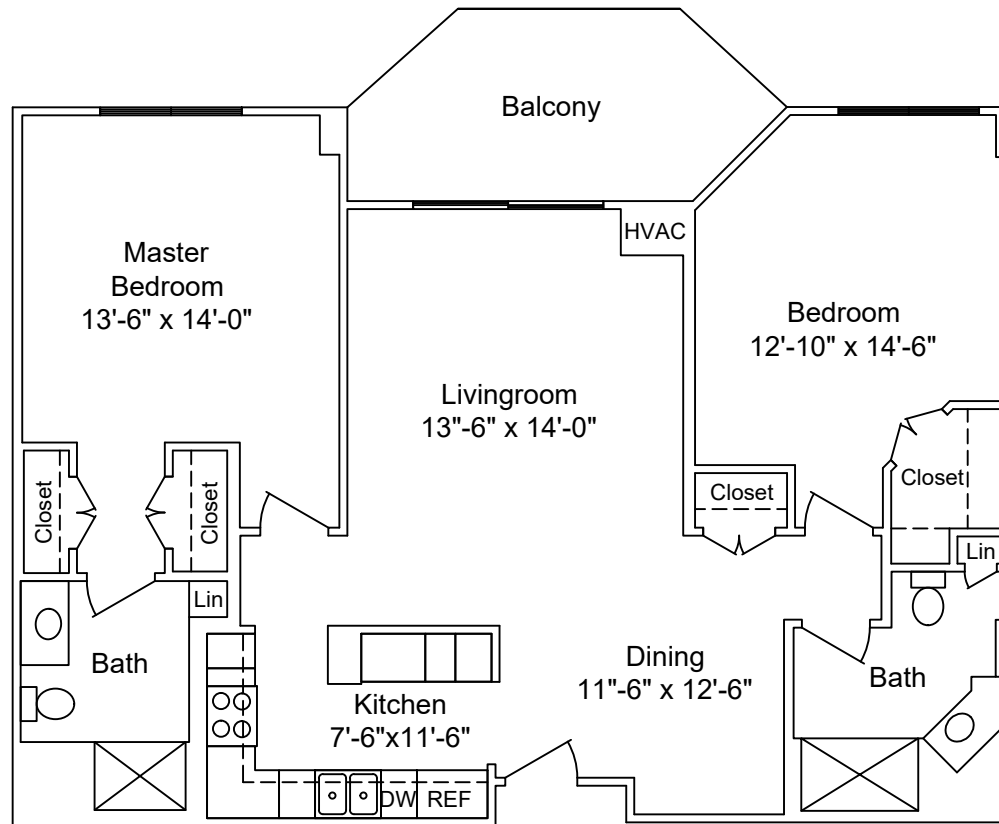

# The Sandpiper

Sq Ft = 1385

Scale - 1/8" = 1'

Date: 07-21-2019

LAKEVIEW VILLAGE

Floor Plan:

# The Mallard

Sq Ft = 1264

Scale - 1/8" = 1'

LAKEVIEW VILLAGE

Floor Plan:

# The Drake

Sq Ft = 1175

Scale - 1/8" = 1'

LAKEVIEW VILLAGE

Floor Plan:

# The Heron

Sq Ft = 849

Scale - 1/8" = 1'

LAKEVIEW VILLAGE

Floor Plan: