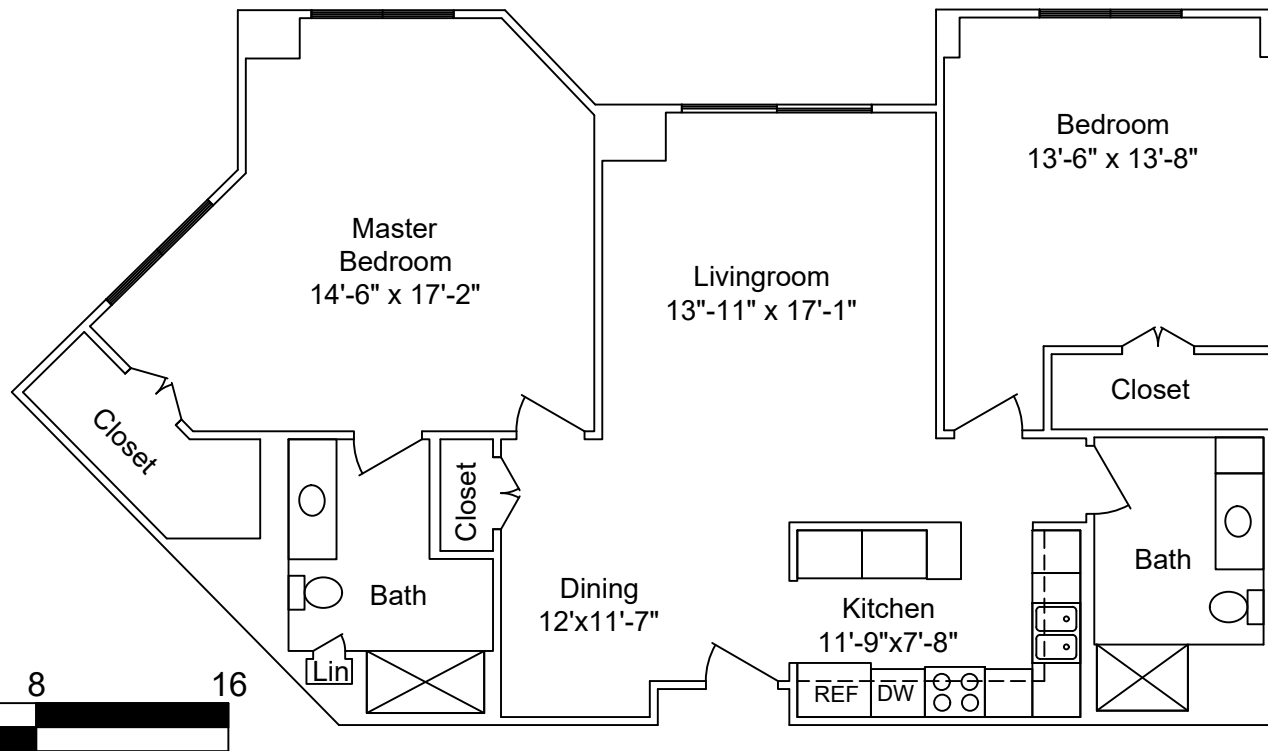

Floor Plan:

# The Sandpiper

Sq Ft = 1385

Scale - 1/8" = 1'

Date: 07-21-2019

LAKEVIEW VILLAGE

Floor Plan:

# The Mallard

Sq Ft = 1264

Scale - 1/8" = 1'

LAKEVIEW VILLAGE

Floor Plan:

# The Drake

Sq Ft = 1175

Scale - 1/8" = 1'

LAKEVIEW VILLAGE

Floor Plan: