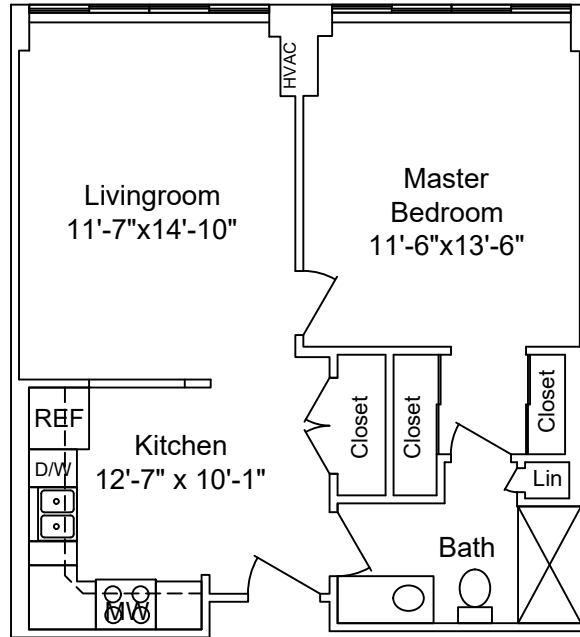

Floor Plan:

# The Orchid

Sq Ft = 1163

Scale - 1/8" = 1'

**LAKEVIEW VILLAGE**

Floor Plan:

# The Magnolia

Sq Ft = 1005

Scale - 1/8" = 1'

LAKEVIEW VILLAGE

Floor Plan:  
**The Master**

Sq Ft = 931  
 Scale - 1/8" = 1'

Floor Plan:

# The Primrose

Sq Ft = 776

Square Scale - 1/8" = 1'

LAKEVIEW VILLAGE

Floor Plan: