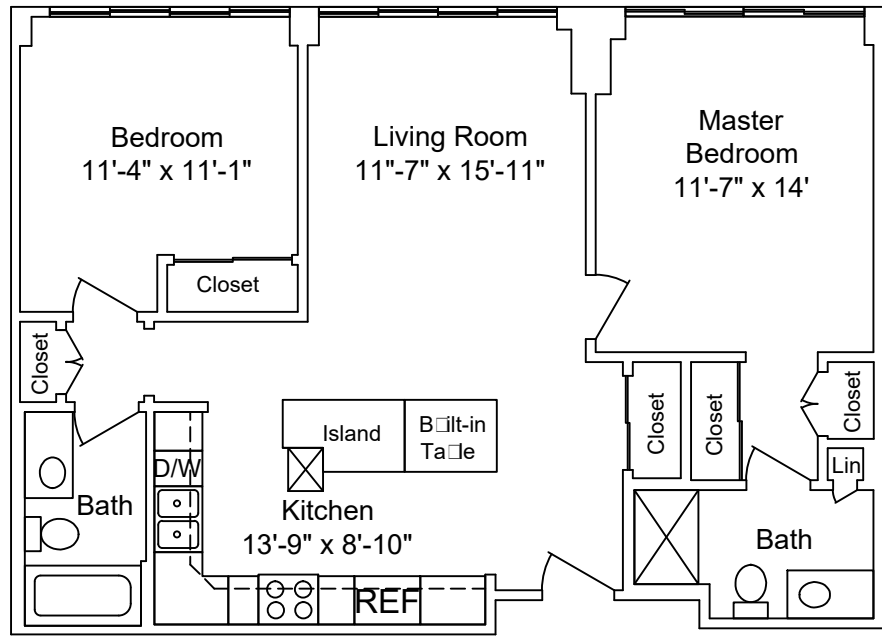

Floor Plan:

# The Orchid

Sq Ft = 1163

Scale - 1/8" = 1'

**LAKEVIEW VILLAGE**

Floor Plan:

# The Magnolia

Sq Ft = 1005

Scale - 1/8" = 1'

LAKEVIEW VILLAGE

Floor Plan:  
**The Master**

Sq Ft = 931  
 Scale - 1/8" = 1'

Floor Plan:

# The Primrose

Sq Ft = 776

Square Scale - 1/8" = 1'

LAKEVIEW VILLAGE

Floor Plan: