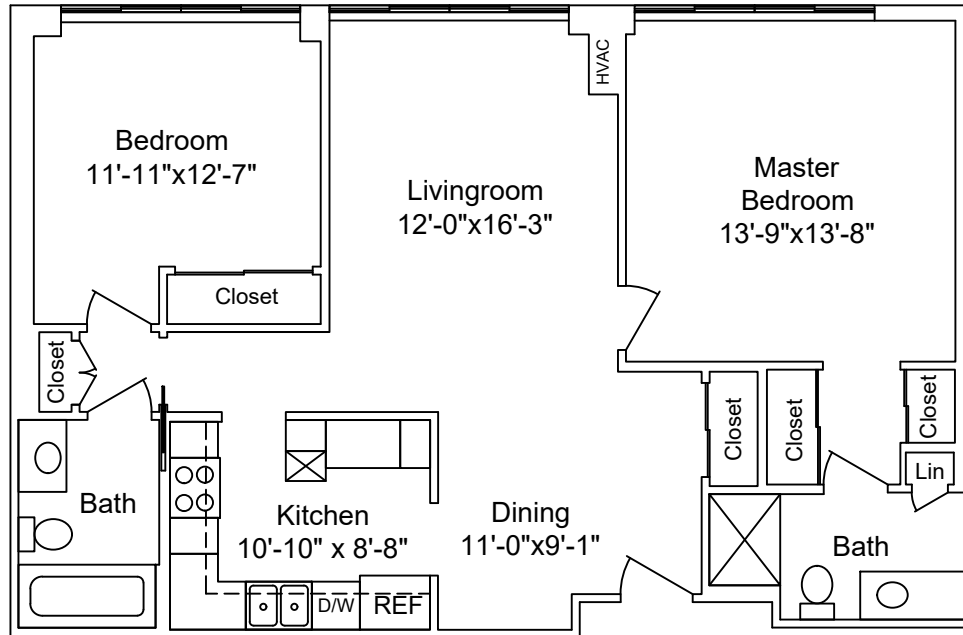

Floor Plan:

# The Orchid

Sq Ft = 1163

Scale - 1/8" = 1'

**LAKEVIEW VILLAGE**

Floor Plan:

# The Magnolia

Sq Ft = 1005

Scale - 1/8" = 1'

LAKEVIEW VILLAGE

Floor Plan:  
**The Master**

Sq Ft = 931  
 Scale - 1/8" = 1'

Floor Plan:

# The Primrose

Sq Ft = 776

Square Scale - 1/8" = 1'

LAKEVIEW VILLAGE

Floor Plan: