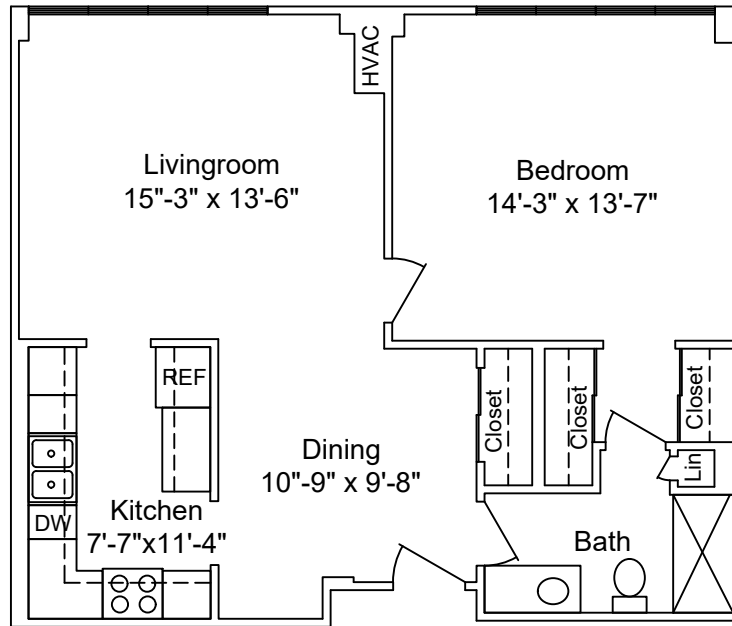

Floor Plan:

# The Orchid

Sq Ft = 1163

Scale - 1/8" = 1'

**LAKEVIEW VILLAGE**

Floor Plan:

# The Magnolia

Sq Ft = 1005

Scale - 1/8" = 1'

LAKEVIEW VILLAGE

Floor Plan:  
**The Master**

Sq Ft = 931  
 Scale - 1/8" = 1'

Floor Plan:

# The Primrose

Sq Ft = 776

Square Scale - 1/8" = 1'

LAKEVIEW VILLAGE

Floor Plan: